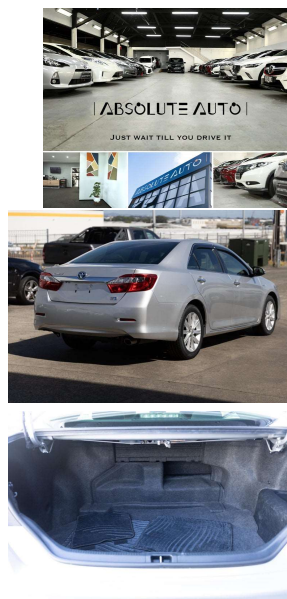

2012 Toyota Camry HYBRID/G SPEC/SUPER

VEHICLE INFORMATION

Cash Price

Includes GST

$14,974

+ on-road-costs

Finance this vehicle
from only

$83.39

per week*

finance
NOW

Gain peace of mind
with Mechanical
Breakdown
Insurance. Ask us
how.

Body

Sedan

Odometer

38,000 km

Engine

2500 cc

Fuel Type

Hybrid

Transmission

Automatic

Fuel Saver Rating

3.50 out of 6 stars

VIN

7AT0H604X23021687

Reg No.

-

Ext Colour

Silver

History

-

Seats

5 seats

Interior

-

Audio

-

Stock ID

8491

Features / Comments

ABSOLUTE AUTO

Penrose, Phone 0800 869 688, Email wilson@absolute-auto.co.nz
360A Church Street, Penrose, Auckland

*Finance calculation based on a 60 month term, no deposit and with an example annual fixed interest rate of 13.95%. Actual interest rate may be higher or lower. Includes an establishment fee of $495 and a monthly maintenance fee of $1.80. Full term amount payable of $21,680. Estimate only, not an offer of finance. Terms, conditions and lending criteria apply.