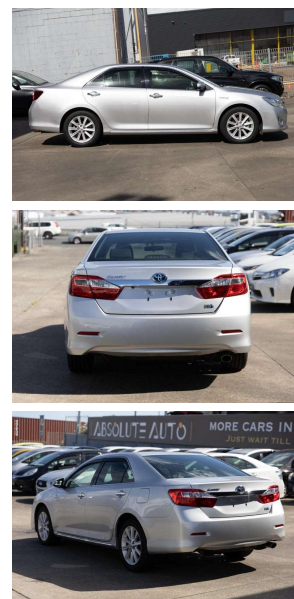

2012 Toyota Camry HYBRID/G SPEC/SUPER

VEHICLE INFORMATION

Cash Price

Includes GST

\$14,974

+ on-road-costs

Finance this vehicle
from only

\$83.39

per week*

finance
NOW

Gain peace of mind
with Mechanical
Breakdown
Insurance. Ask us
how.

Body

Sedan

Odometer

38,000 km

Engine

2500 cc

Fuel Type

Hybrid

Transmission

Automatic

Fuel Saver Rating

3.50 out of 6 stars

VIN