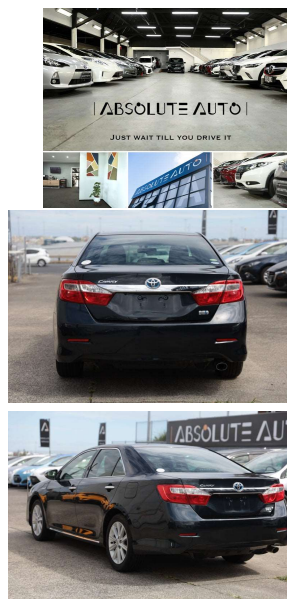

2012 Toyota Camry G SPEC/HYBRID/SUPER

VEHICLE INFORMATION

Cash Price

Includes GST

\$14,974

+ on-road-costs

Finance this vehicle
from only

\$83.39

per week*

finance
NOW

Gain peace of mind
with Mechanical
Breakdown
Insurance. Ask us
how.

Body

Sedan

Odometer

26,000 km

Engine

-

Reg No.

-

Ext Colour

Black

History

-

Seats